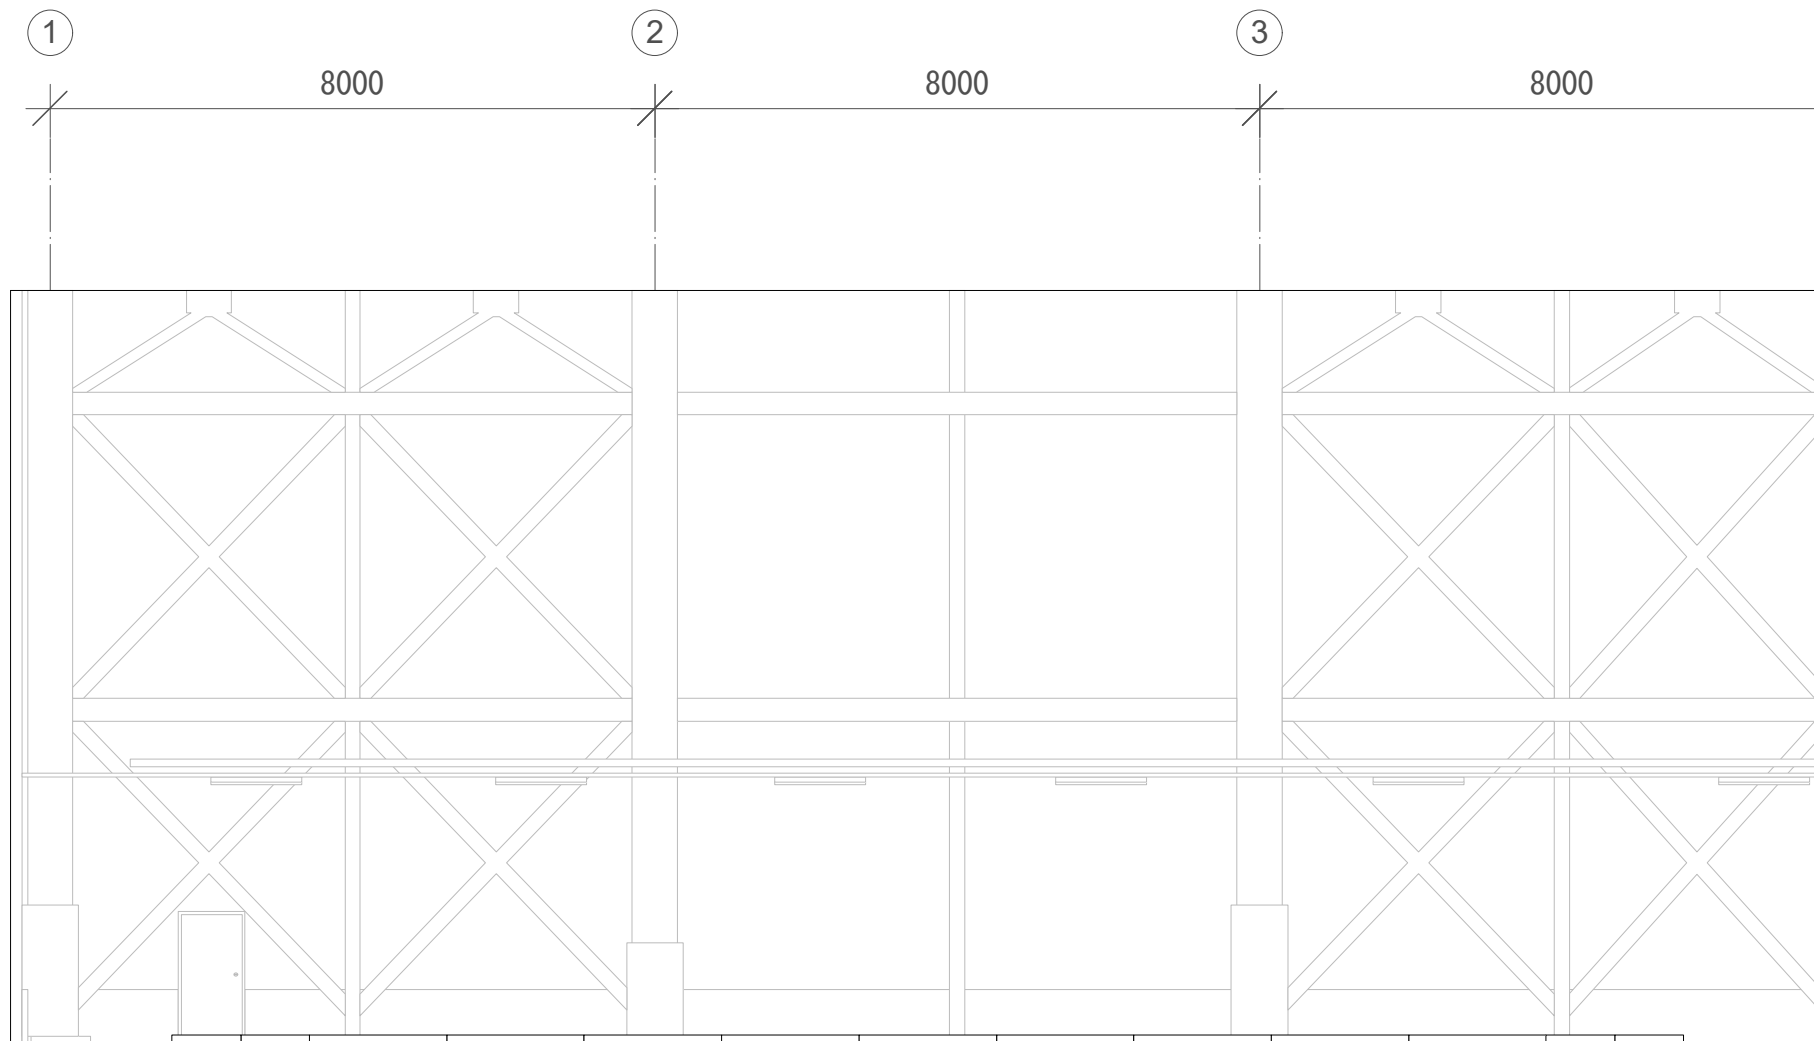

Stage W11K x D8K x H100mm

STUDIO: W23.5m x D39m x H9.95m (Approx.)

Stage W11K x D8K x H100mm

STUDIO: W23.5m x D39m x H9.95m (Approx.)